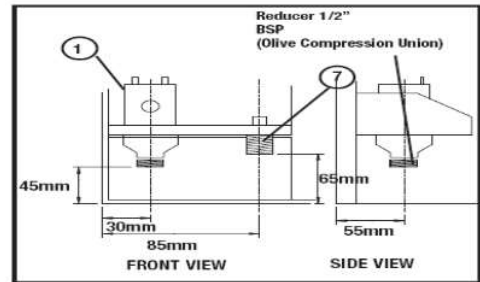

2.5L - 25L Tempo Tronic Tempo Tronics Current Model from Sept 2008

Tap Parts Available
 1311056 Complete Tap Assembly. All Models
 1311064 Tap Top Assembly
 1311057 Cup Seal
 1311060 Tap Top Assembly Pre 2005 Models
 1311058 Cup Seal Pre 2005 Models

Spare Part List	Part Number	Description	Spare Part List	Part Number	Description
Tempo Tronics Current Model from Sept 2008					
2.5L - 25L Tempo Tronic					
1	1311010	Water Solenoid Valve	10		Sensor - Red Tip (Minimum Water Level)Front
2	1311044	Condenser Assembly	11		Sensor - White Tip (Top Water Level) Rear
3	1311015	Rubber Washer (solenoid valve)	(10,11)	1311094	Sensor Conversion Kit 5L-25L
4	1311043	Thermistor/Temp Sensor (NTC)	12	1311041	1/2" Silicone Elbow (81163)
5a	1312198	Element & Tank Assembly 2.5Lt	13		Maximum Water Level
5b	1311032	Element Assembly 5L to 25Litre	14	1310842	Power Cord & Plug Assembly
6	1311006	Manual Rest Thermostat (Boil Dry Protection) 130deg	15	1311042	Control Board Assembly inc NTC
7		Steam Vent Outlet (1/2inch BSP)	16	1311084	Large Hose 13mm per Meter
#	1311092	Wiring Loom	17	1311086	Small Hose 10mm per Meter
8	1311125 Old# 1311022	Manual Rest Thermostat (Steam Vent O/Flow) 90deg	#	1315320	Timer to suit 108 series Tempo
9a	1311014	Washer Tap Outlet (1/2inch BSP)	To Remove/Replace Cover use T25 TORX Allen Key		