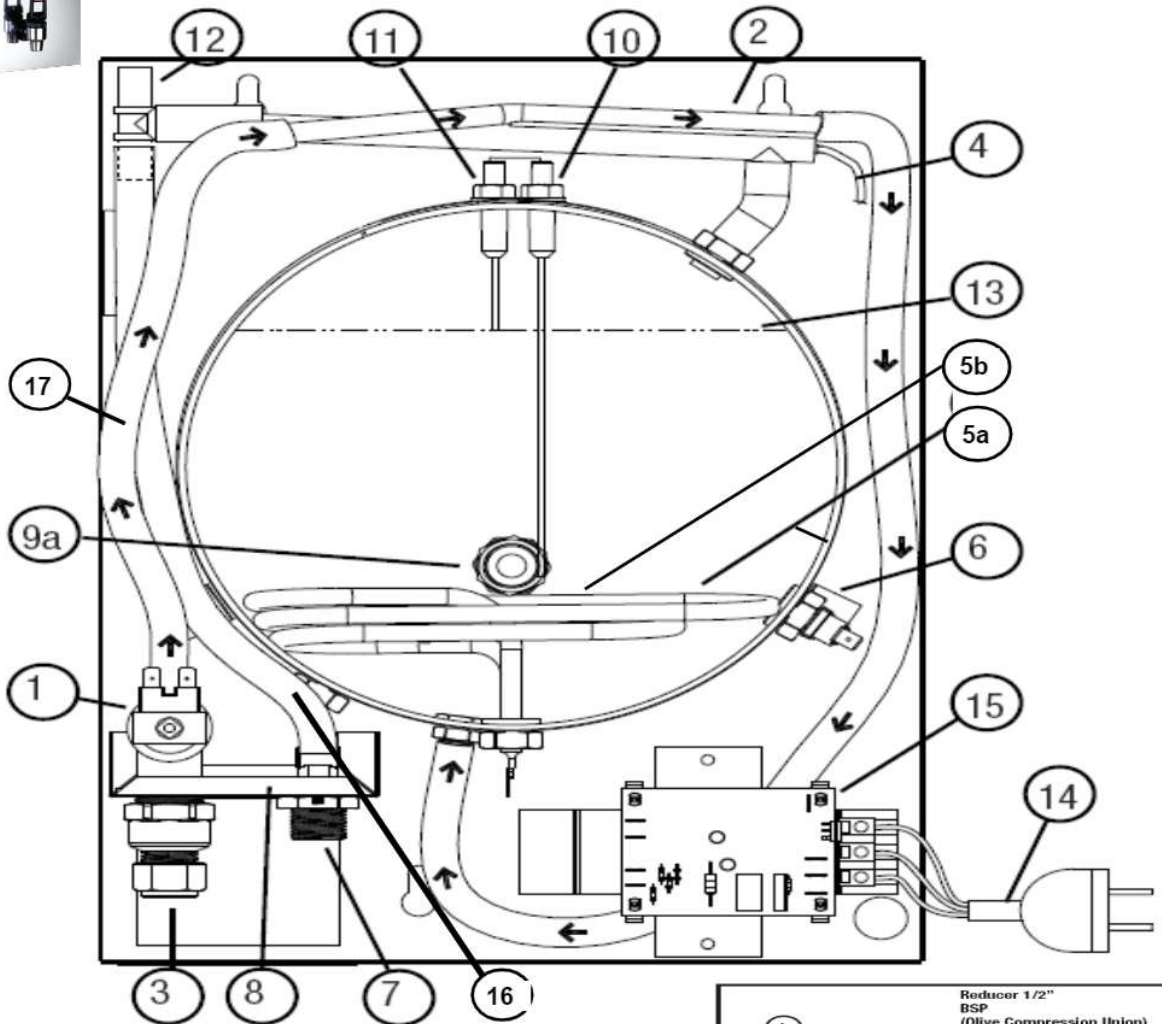

2.5L - 25L Tempo Tronic Tempo Tronics Current Model from Sept 2008

Tap Parts Available
 1311056 Complete Tap Assembly. All Models
 1311064 Tap Top Assembly
 1311057 Cup Seal
 1311060 Tap Top Assembly Pre 2005 Models
 1311058 Cup Seal Pre 2005 Models

Spare Part List	Part Number	Description	Spare Part List	Part Number	Description
Tempo Tronics Current Model from Sept 2008					
2.5L - 25L Tempo Tronic					
1	1311010	Water Solenoid Valve	10		Sensor - Red Tip (Minimum Water Level)Front
2	1311044	Condenser Assembly	11		Sensor - White Tip (Top Water Level) Rear
3	1311015	Rubber Washer (solenoid valve)	(10,11)	1311094	Sensor Conversion Kit 5L-25L
4	1311043	Thermistor/Temp Sensor (NTC)	12	1311041	1/2" Silicone Elbow (81163)
5a	1312198	Element & Tank Assembly 2.5Lt	13		Maximum Water Level
5b	1311032	Element Assembly 5L to 25Litre	14	1310842	Power Cord & Plug Assembly
6	1311006	Manual Rest Thermostat (Boil Dry Protection) 130deg	15	1311042	Control Board Assembly inc NTC
7		Steam Vent Outlet (1/2inch BSP)	16	1311084	Large Hose 13mm per Meter
#	1311092	Wiring Loom	17	1311086	Small Hose 10mm per Meter
8	1311125 Old# 1311022	Manual Rest Thermostat (Steam Vent O/Flow) 90deg	#	1315320	Timer to suit 108 series Tempo
9a	1311014	Washer Tap Outlet (1/2inch BSP)	To Remove/Replace Cover use T25 TORX Allen Key		